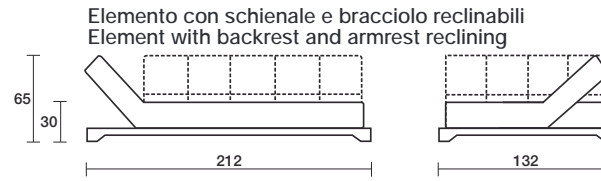

Oriente
design by Michael Lù

Oriente night

design International Five

Piano letto e massimo ingombro
Bed surface and max space occupied