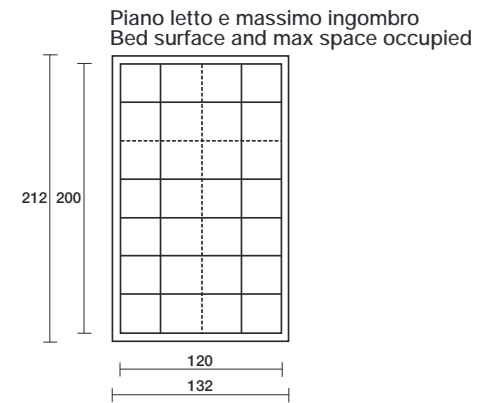

Oriente
design by Michael Lù

Oriente night

design International Five

Piano letto e massimo ingombro
Bed surface and max space occupied