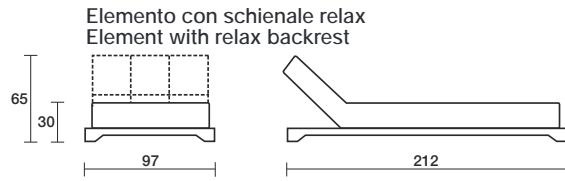

Oriente
design by Michael Lù

Oriente night

design International Five

Piano letto e massimo ingombro
Bed surface and max space occupied