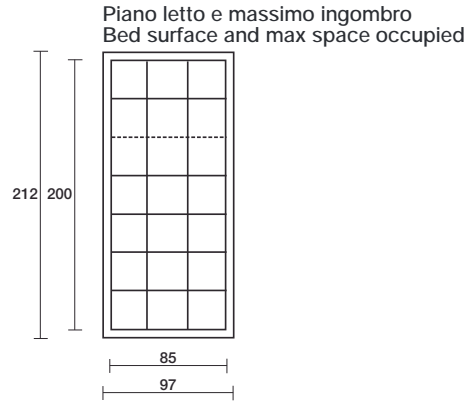

Oriente
design by Michael Lù

Oriente night

design International Five

Piano letto e massimo ingombro
Bed surface and max space occupied