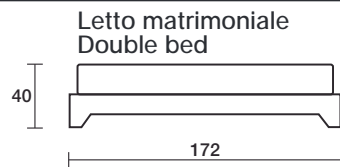

Oriente
design by Michael Lù

Oriente night

design International Five

Piano letto e massimo ingombro
Bed surface and max space occupied