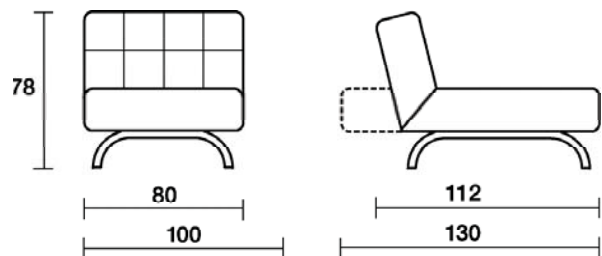

Mies L.3  
design by Carlo Forcolini  
85

Poltrona  
Armchaire

Divano  
Sofa

Piano letto  
Bed surface

Chaise longue

Piano letto  
Bed surface