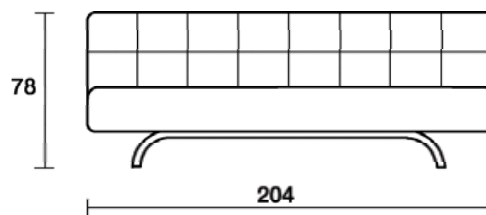

Mies L.3
design by Carlo Forcolini
85

Poltrona
Armchaire

Divano
Sofa

Piano letto
Bed surface

Chaise longue

Piano letto
Bed surface