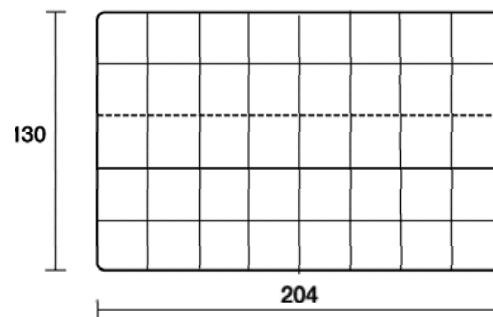

Mies L.3  
design by Carlo Forcolini  
85

Poltrona  
Armchaire

Divano  
Sofa

Piano letto  
Bed surface

Chaise longue

Piano letto  
Bed surface