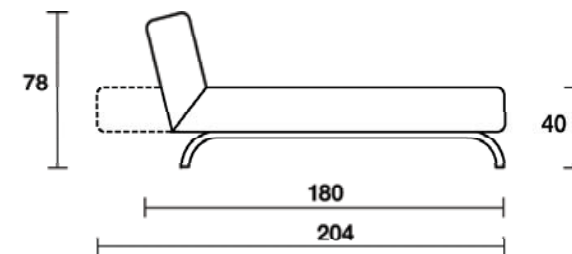

Mies L.3  
design by Carlo Forcolini  
85

Poltrona  
Armchaire

Divano  
Sofa

Piano letto  
Bed surface

Chaise longue

Piano letto  
Bed surface