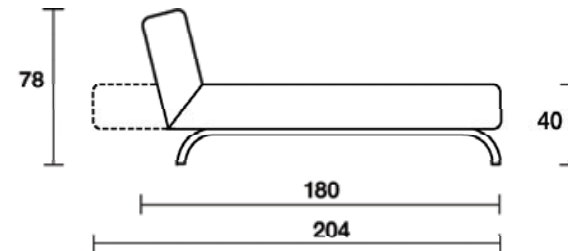

Mies L.3
design by Carlo Forcolini
85

Poltrona
Armchaire

Divano
Sofa

Piano letto
Bed surface

Chaise longue

Piano letto
Bed surface