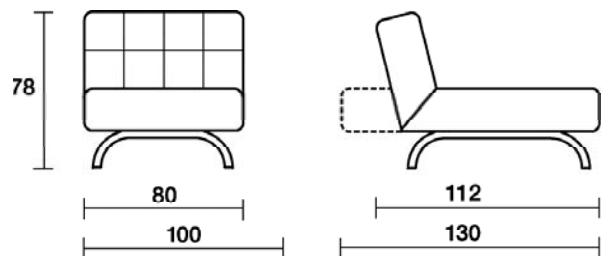

Mies L.3
design by Carlo Forcolini
85

Poltrona
Armchaire

Divano
Sofa

Piano letto
Bed surface

Chaise longue

Piano letto
Bed surface