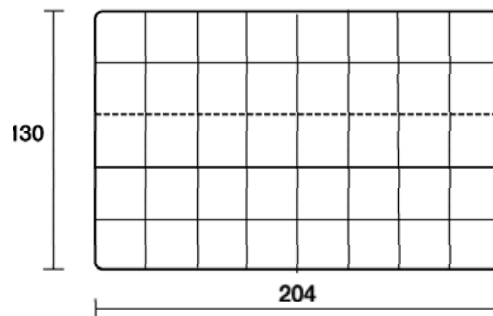

Mies L.3
design by Carlo Forcolini
85

Poltrona
Armchaire

Divano
Sofa

Piano letto
Bed surface

Chaise longue

Piano letto
Bed surface