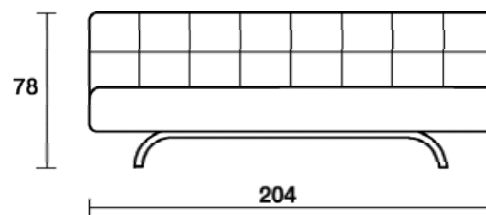

Mies L.3  
design by Carlo Forcolini  
85

Poltrona  
Armchaire

Divano  
Sofa

Piano letto  
Bed surface

Chaise longue

Piano letto  
Bed surface